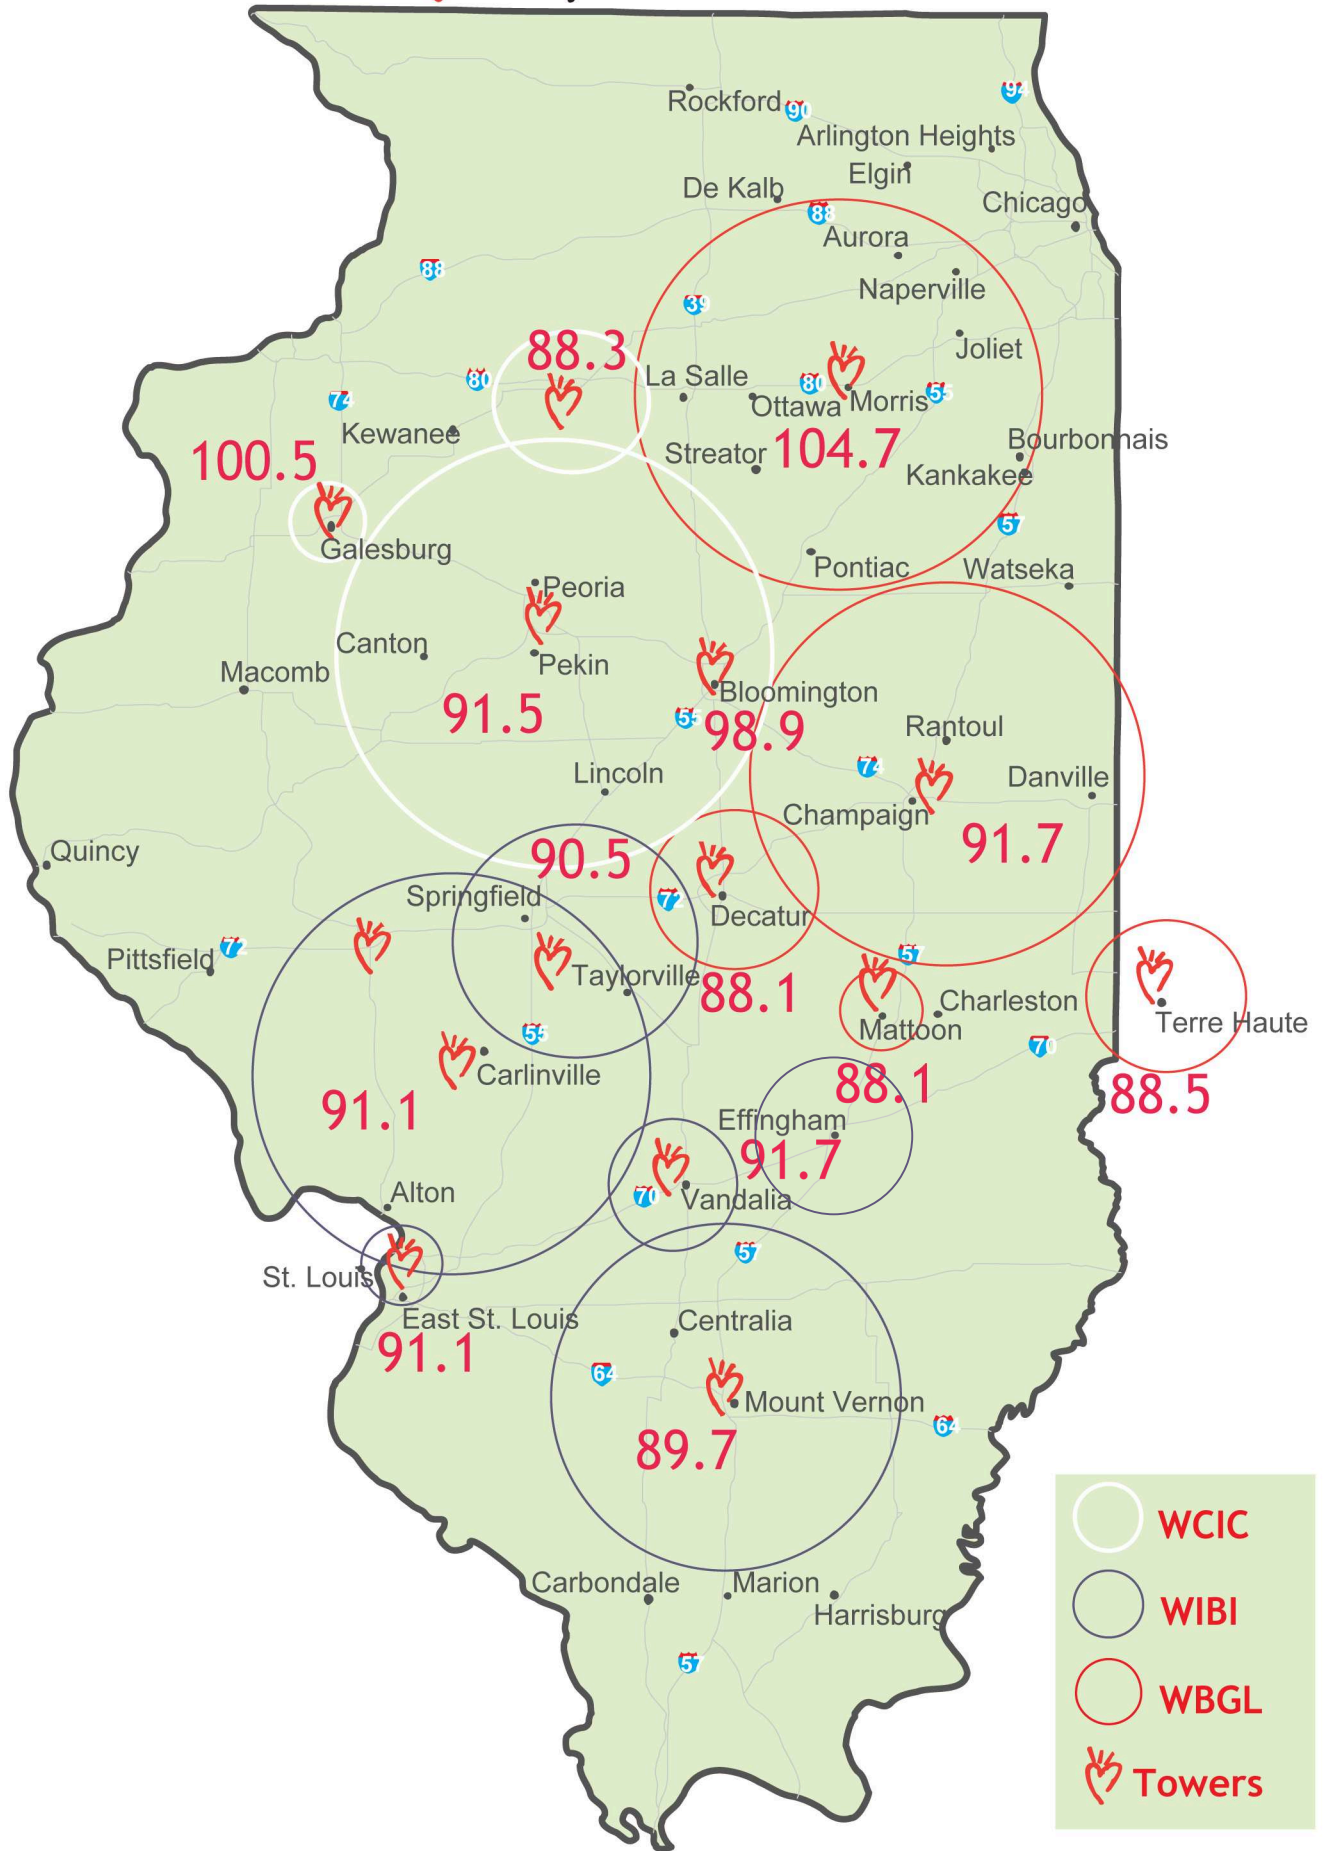

# Family Friendly 91.5 WCIC

-  WCIC
-  WIBI
-  WBGL
-  Towers