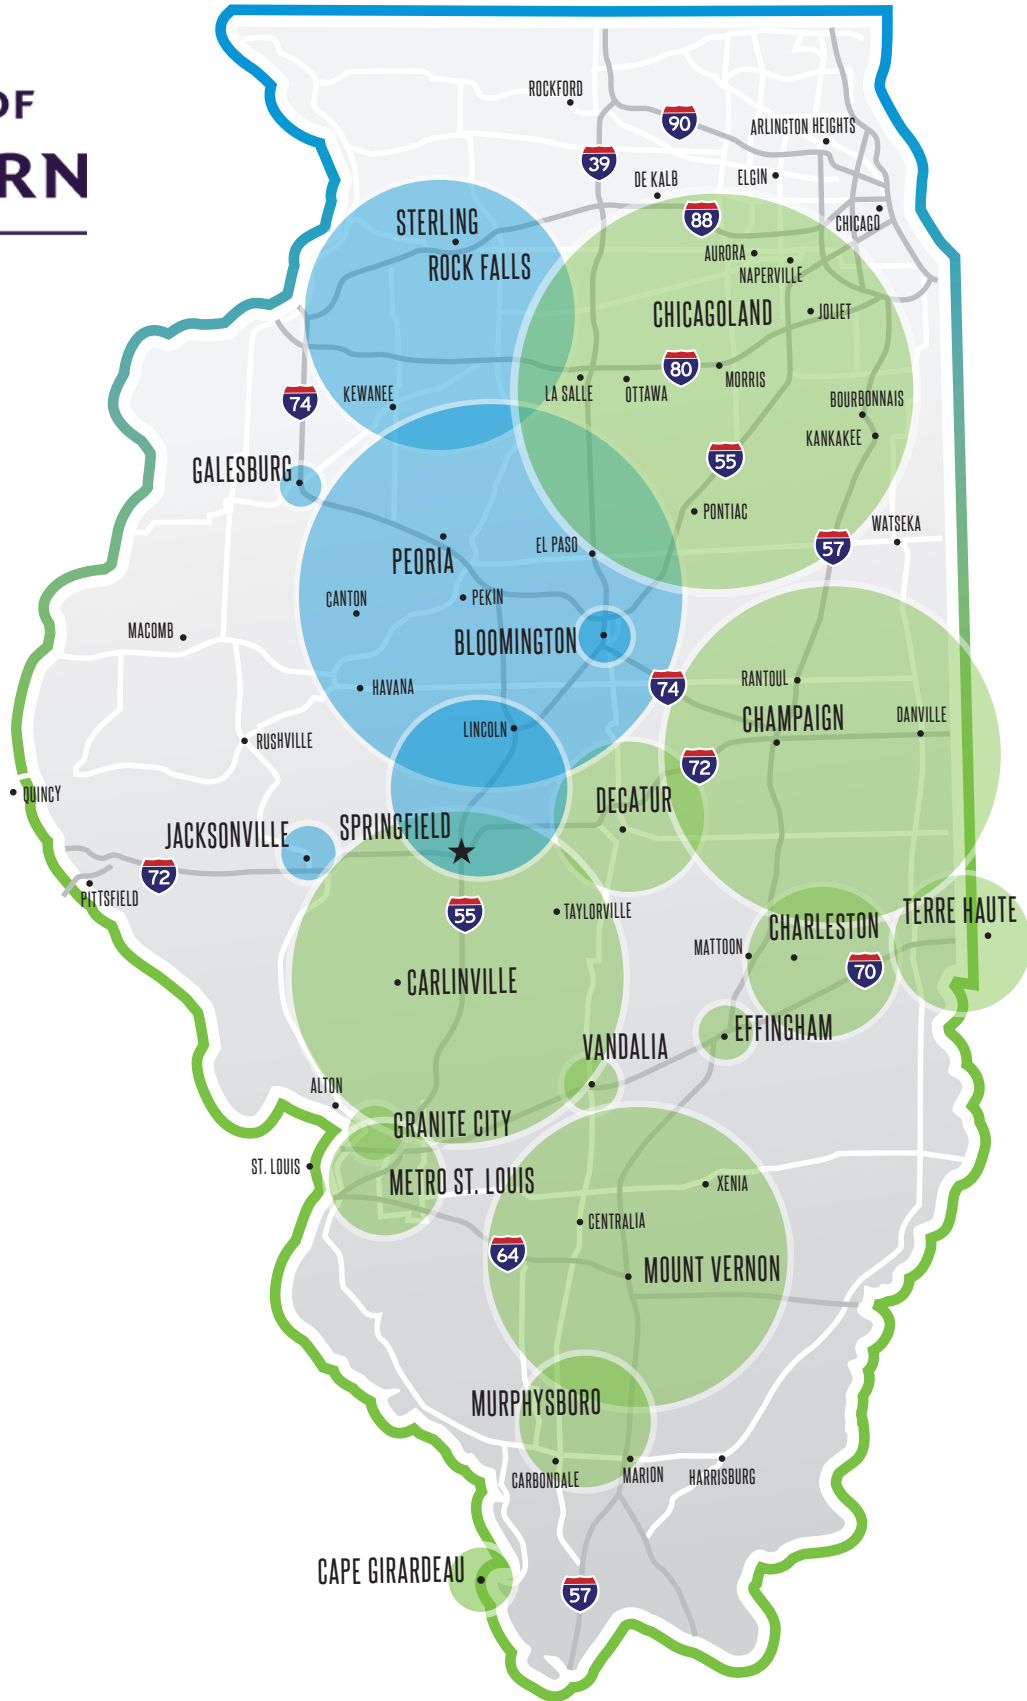

**UNIVERSITY OF  
NORTHWESTERN**  
ST. PAUL

**WCIC**

- 98.9 BLOOMINGTON
- 100.5 GALESBURG
- 91.7 JACKSONVILLE
- 91.5 PEORIA
- 90.5 SPRINGFIELD
- 88.7 STERLING/ROCK FALLS

**WBGL**

- 106.9 CAPE GIRARDEAU
- 91.1 CARLINVILLE
- 91.7 CHAMPAIGN
- 88.1 CHARLESTON
- 104.7 CHICAGOLAND
- 88.1 DECATUR
- 93.9 EFFINGHAM
- 90.1 GRANITE CITY
- 89.7 METRO ST. LOUIS
- 89.7 MOUNT VERNON
- 89.1 MURPHYSBORO
- 88.5 TERRE HAUTE
- 91.7 VANDALIA

**SIGNAL COVERAGE MAP**