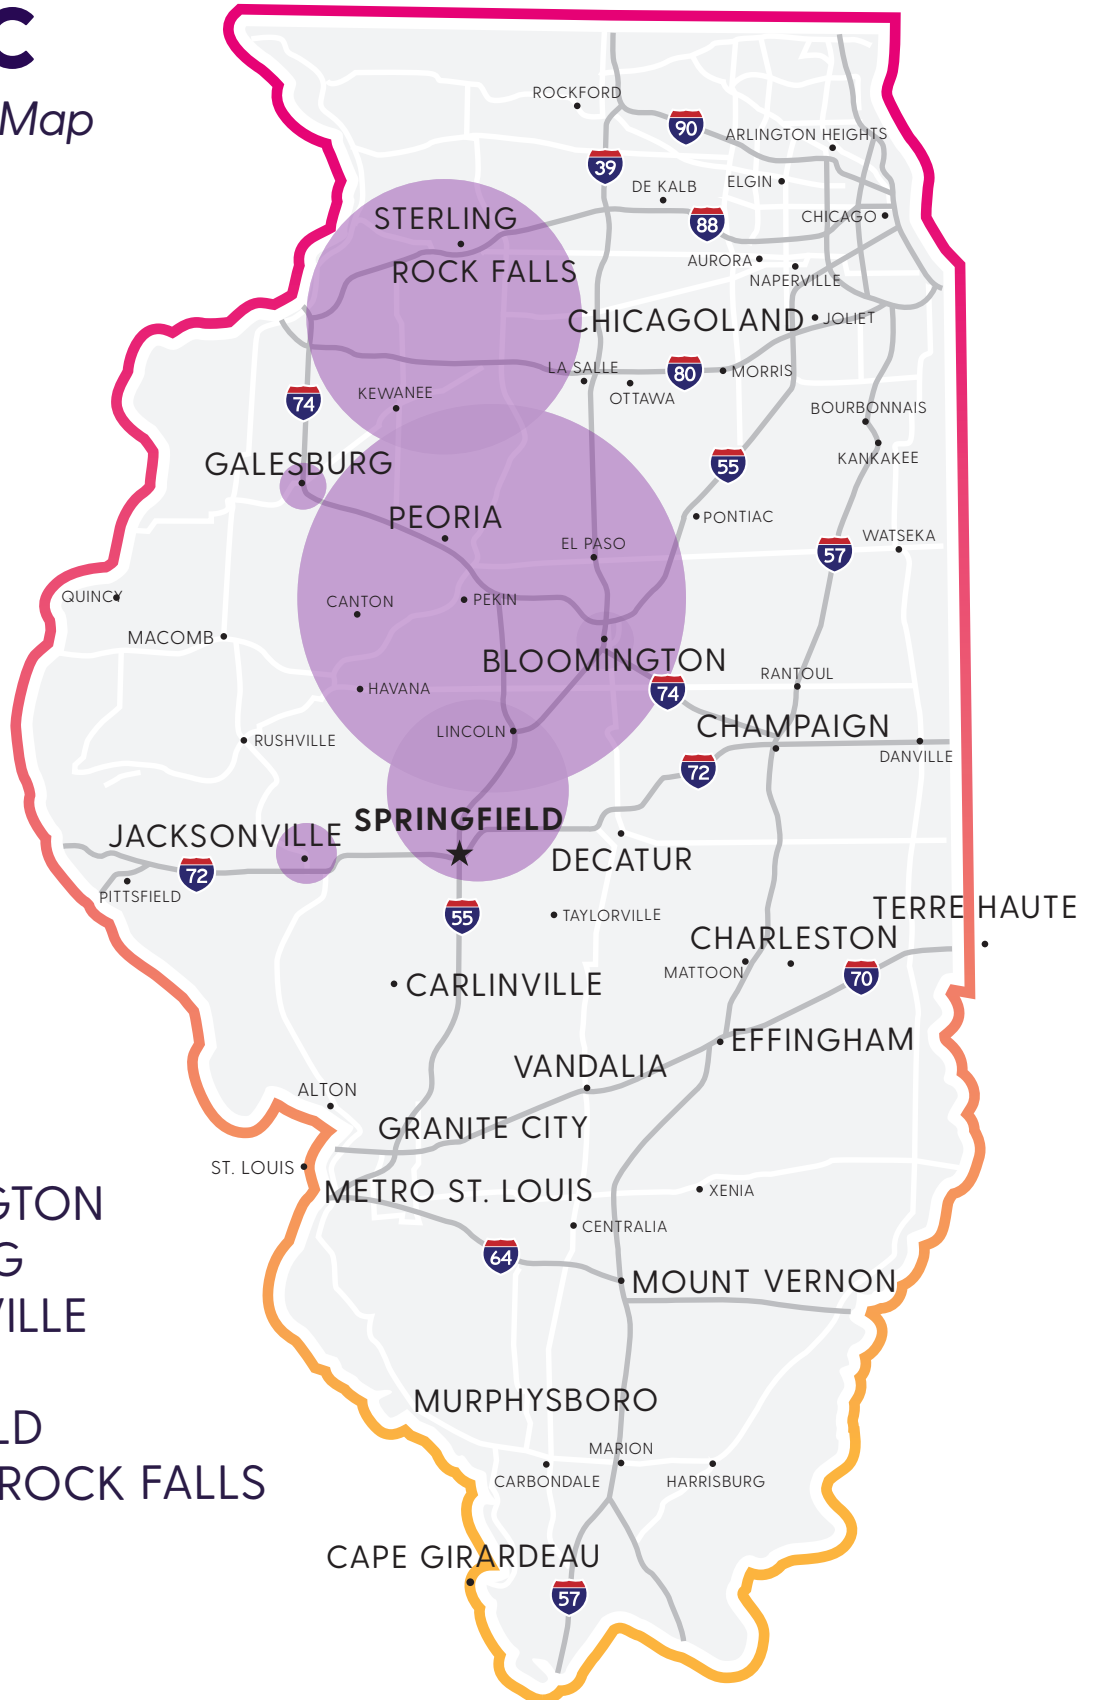

WCIC

Coverage Map

- 98.9 BLOOMINGTON
- 100.5 GALESBURG
- 90.7 JACKSONVILLE
- 91.5 PEORIA
- 90.5 SPRINGFIELD
- 88.7 STERLING/ROCK FALLS